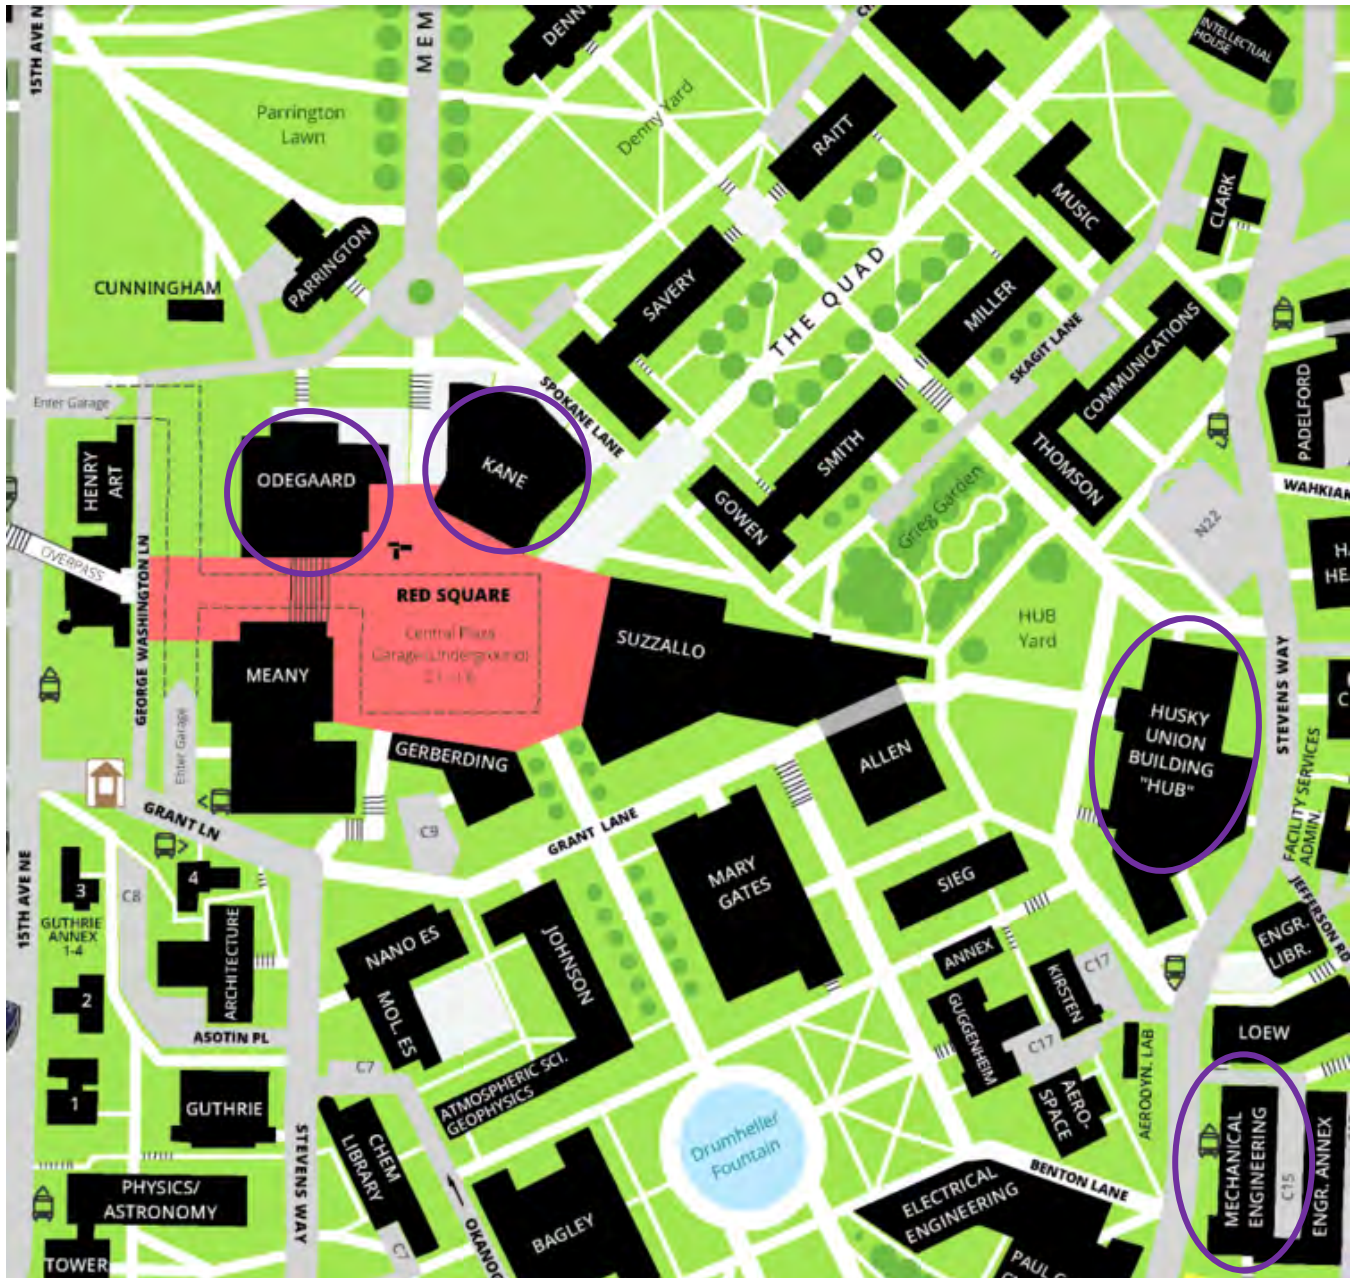

MECHANICAL ENGINEERING

UNIVERSITY of WASHINGTON

4000 15th Ave NE, Box 352600, Seattle, Washington 98195
206.543.5090 / megrad@uw.edu / uw.edu